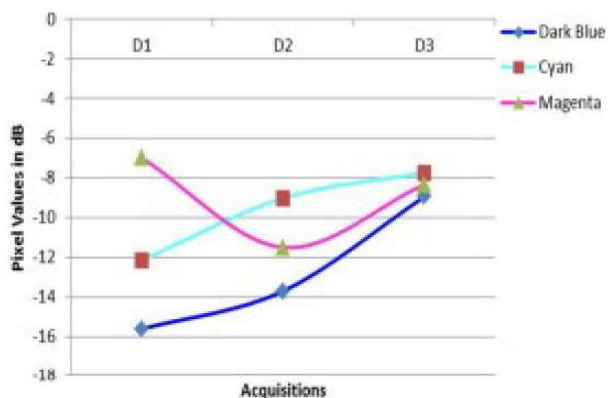

Paddy Signatures in VV Data